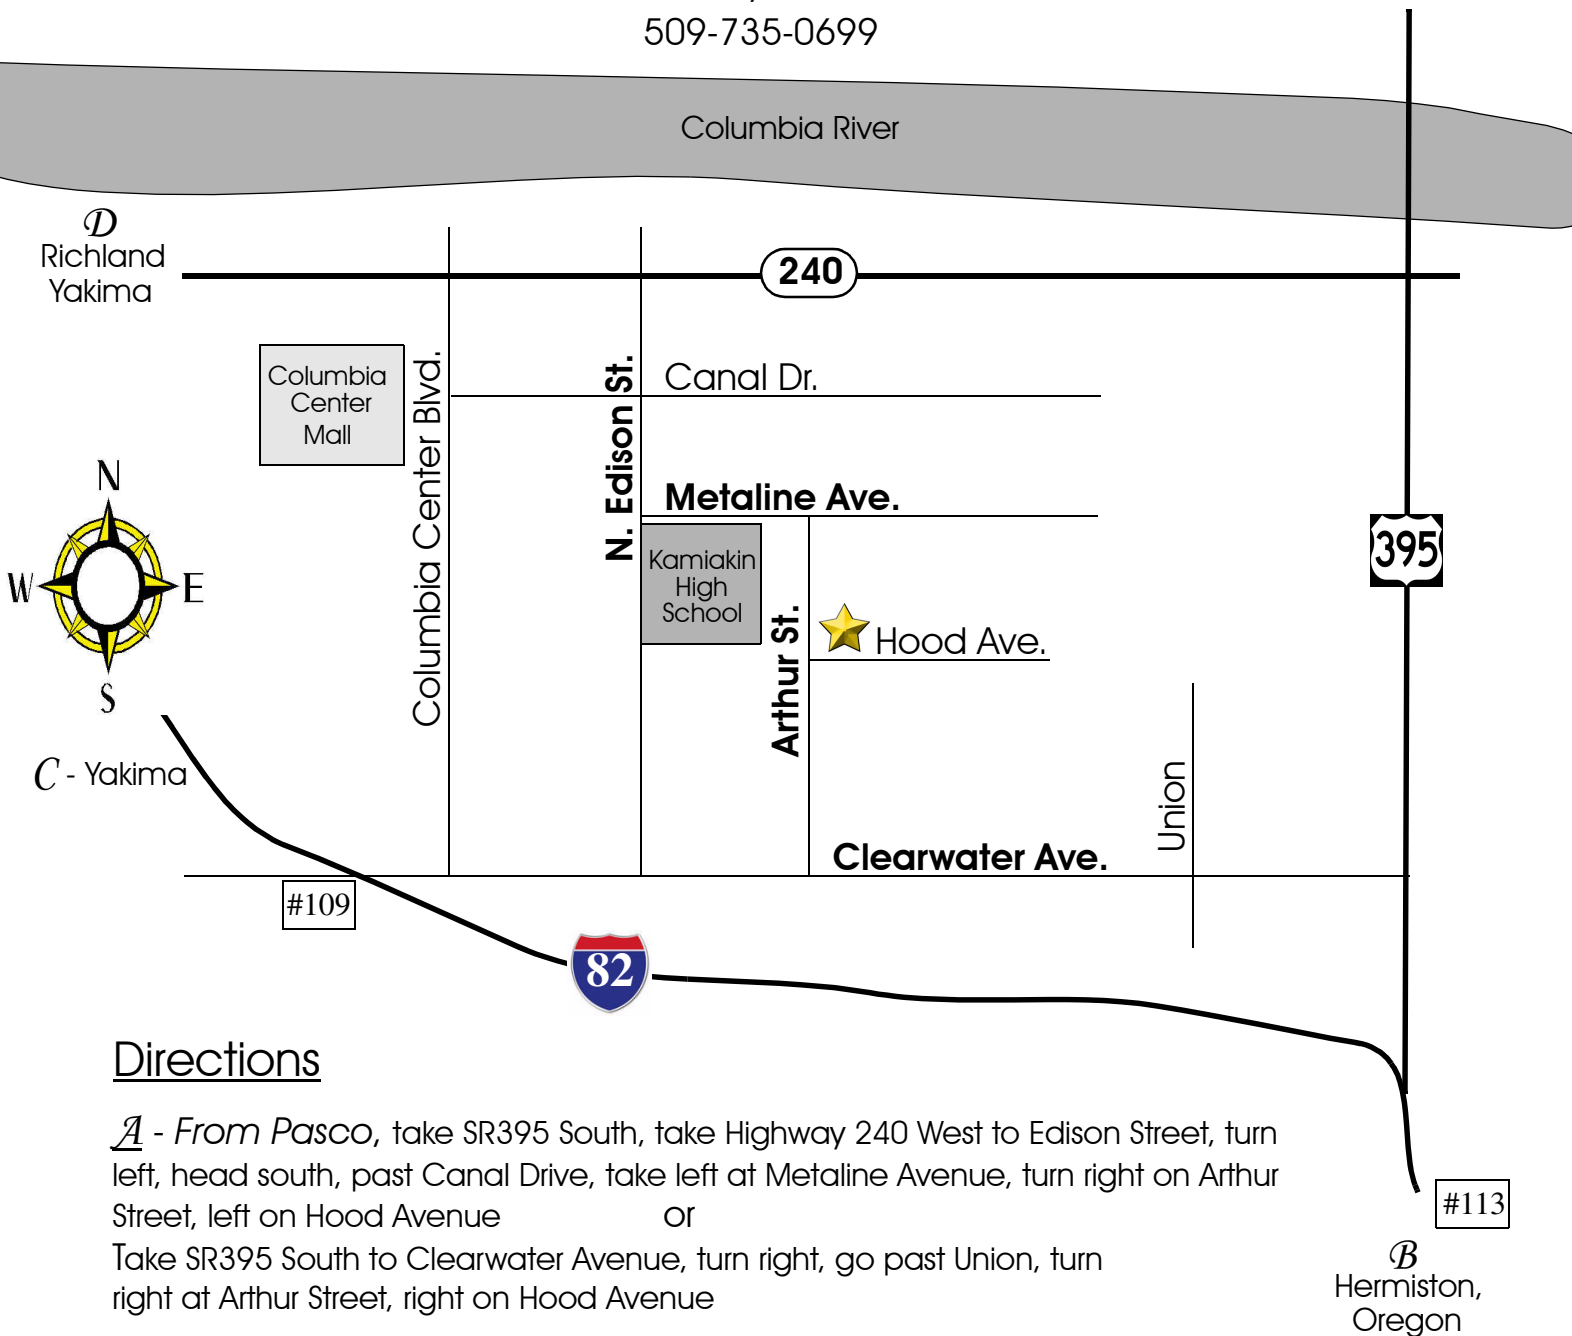

Directions to Edith Bishel Center for the Blind and Visually Impaired

628 N. Arthur St.
Kennewick, WA 99336
509-735-0699

A - Pasco

Directions

A - From Pasco, take SR395 South, take Highway 240 West to Edison Street, turn left, head south, past Canal Drive, take left at Metaline Avenue, turn right on Arthur Street, left on Hood Avenue or

Take SR395 South to Clearwater Avenue, turn right, go past Union, turn right at Arthur Street, right on Hood Avenue

B - From Oregon, Exit #113 toward SR395 North, take left at Clearwater Avenue, go past Union, turn right at Arthur Street, right on Hood Avenue

C - From Yakima, take Highway 82 to Exit #109 - Clearwater Avenue, take a left and head east, past Edison Street, turn left on Arthur Street, turn right on Hood Avenue

D - From Richland/Yakima, take Highway 240 to Edison Street, turn right, go past Canal Drive, turn left at Metaline Avenue, turn right on Arthur Street, left on Hood Avenue